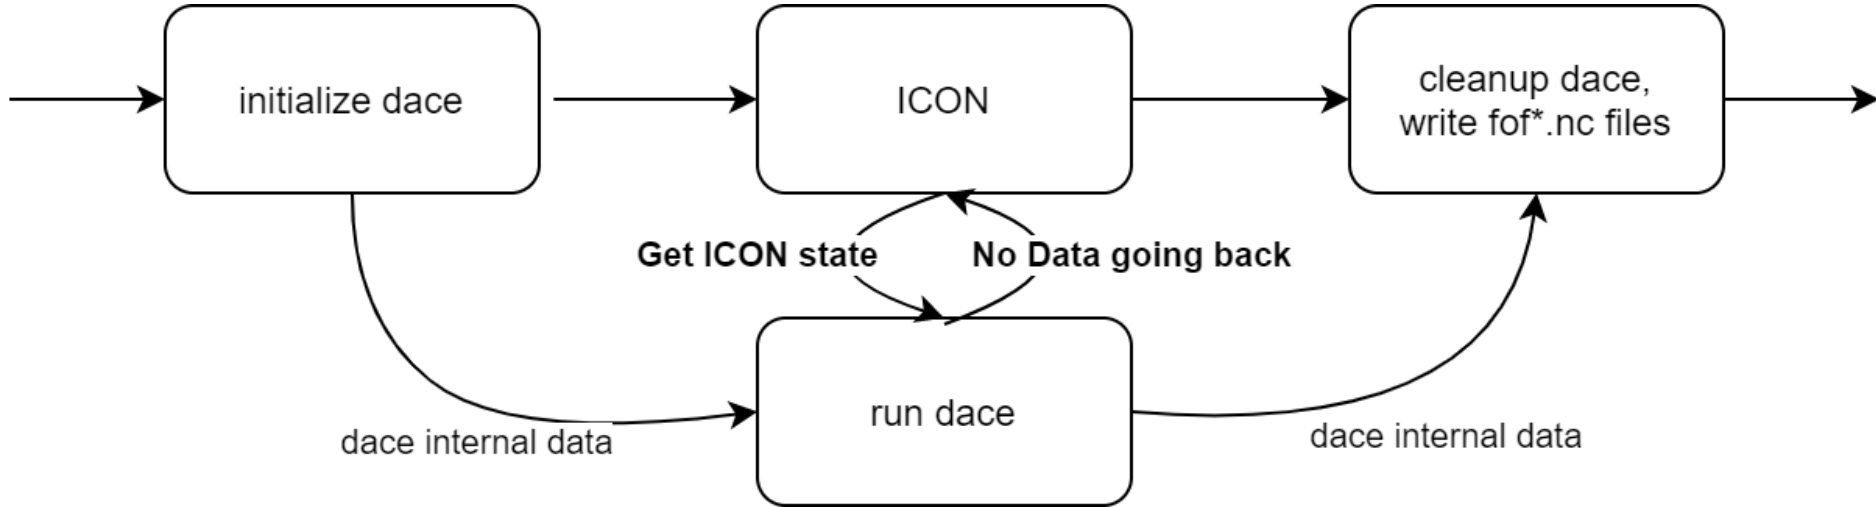

ICON with Data

Assimilation on GPU

Status & Performance Results

Setup

- ICON runs in «Kenda mode» for one hour and writes feedback files every 30 mins.
- DACE takes the output and compares them with some observations.
- Output files with corrections to the simulation are produced.

Observations

- Used observations:
 - Radiosonde
 - SYNOP (Ground Stations)
 - Windprofiler
 - Airplane measurements (AMDAR and MODE-S)
- Unused observations:
 - Radardata und Satellitedata
 - Different (Sub-)types of measurements that will not be used operationally until the launch of ICON

Data Flow

Porting Strategy

- DACE...
 - ...is initialized with a lot of data.
 - ...needs only a small part of the ICON data during the run
 - ...feeds nothing back
- DACE code is not ported to GPU. The DACE code is kept on the CPU. Data is copied from GPU to CPU when needed.
- Saves a lot of space on the GPU but is potentially a performance issue.

	GPU run (DACE called every 1h)	CPU run (DACE called every 30min)
ICON total [s]	1214	20674
DACE total [s]	6.95	17
DACE total [%]	0.57	0.08

Performance Results II

- Considering these results, the current strategy (DACE on CPU with data transfer) is a viable option for the current setup
- These results are subject to some details:
 - Not all observation types were used.
 - Not all parts of ICON are currently ported to GPU.
 - Amount of observations has an impact on performance.
 - The GPU code of ICON is not fully optimized yet.