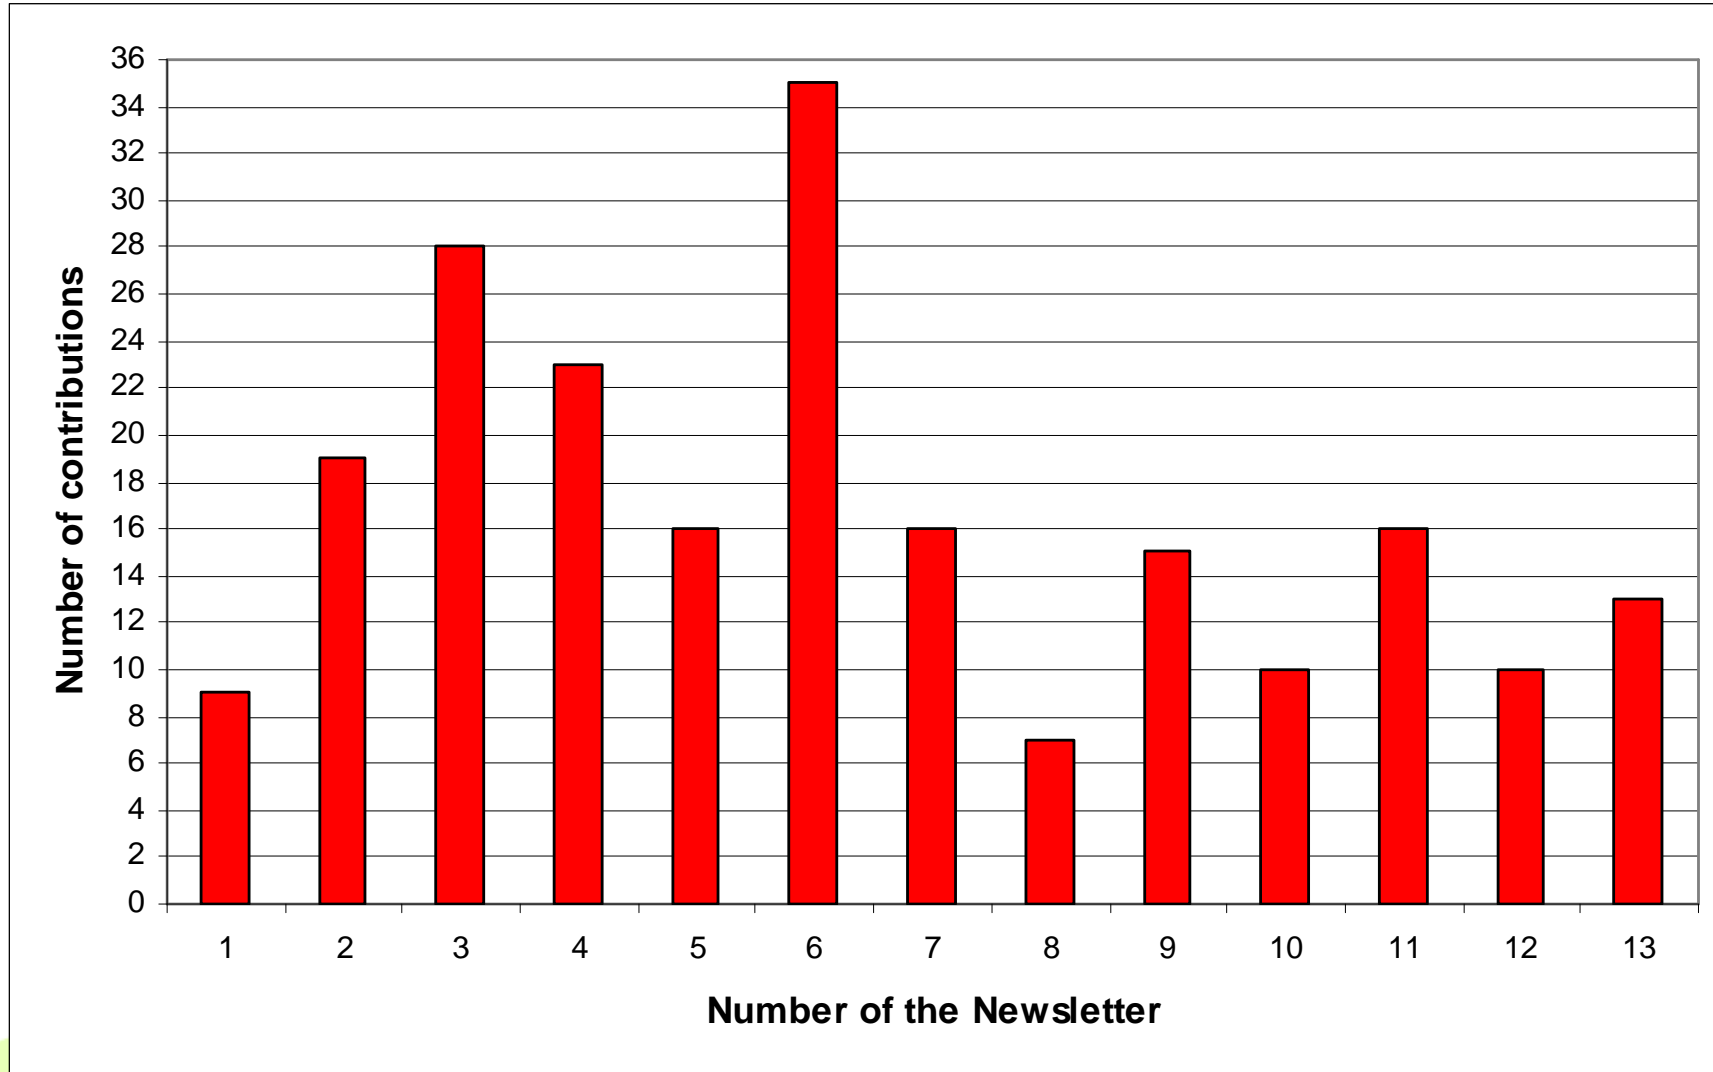

Newsletter

Sibiu, 15th COSMO General Meeting - Monday, 2nd September 2013